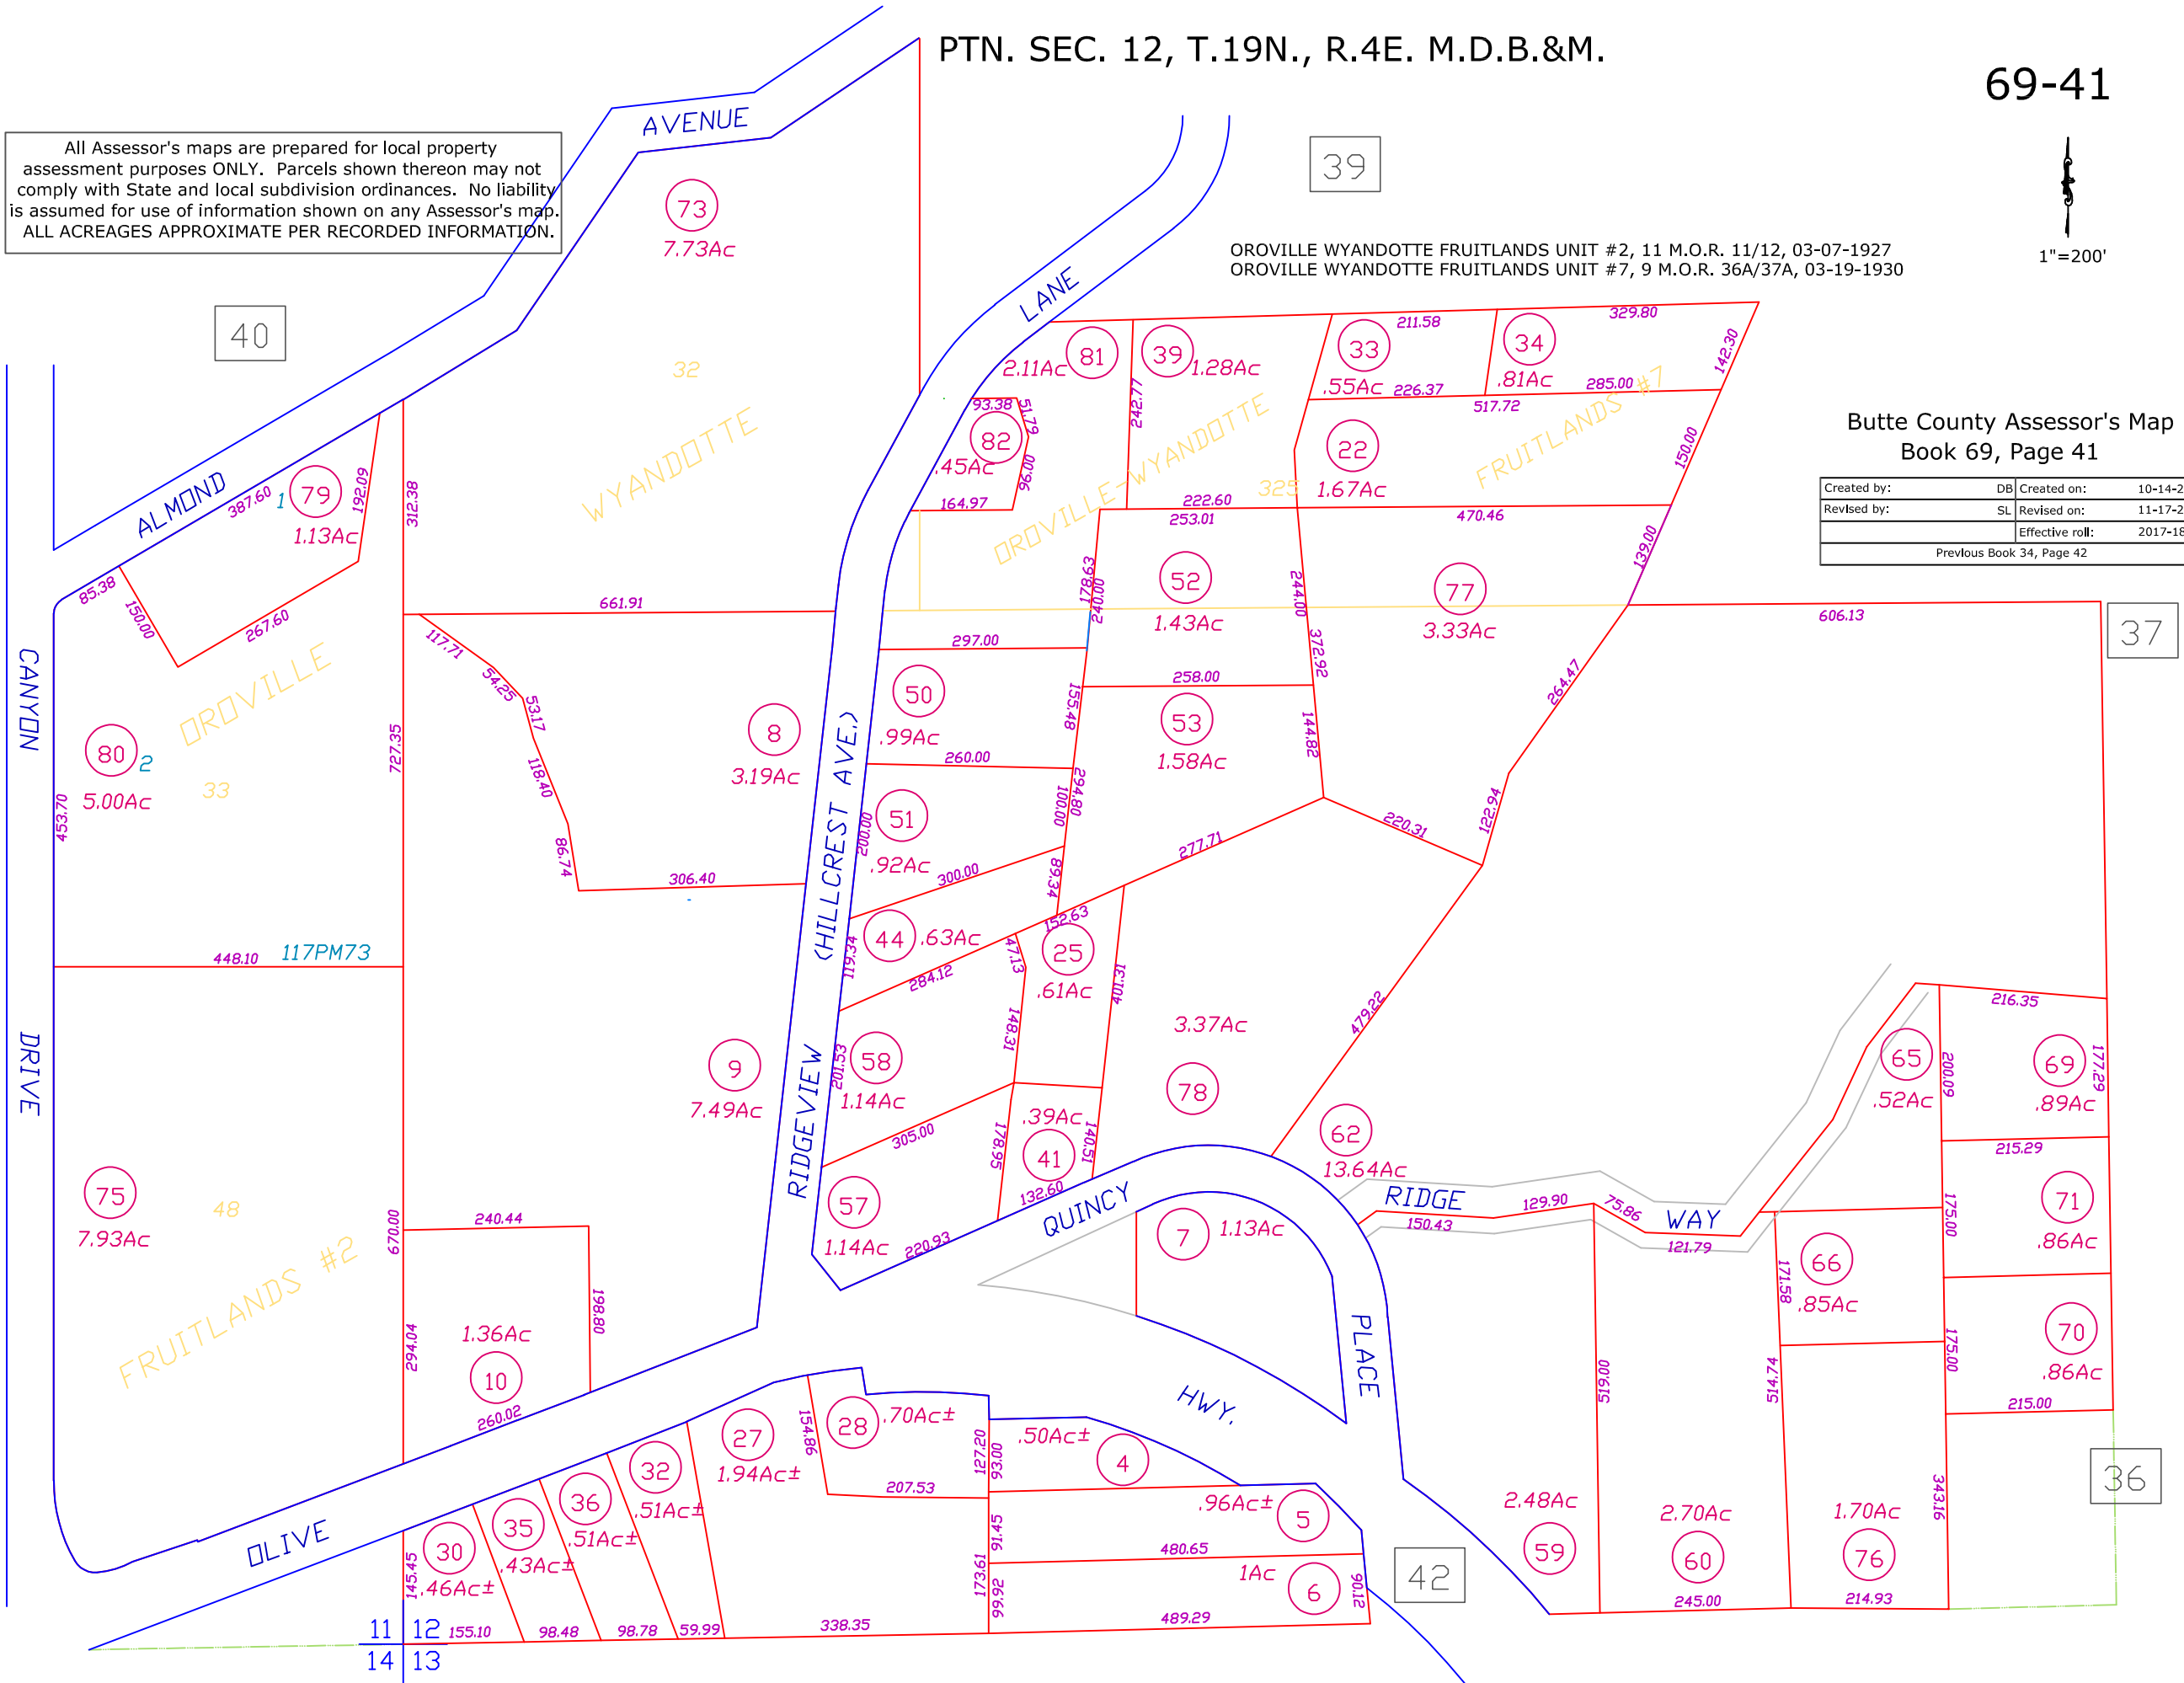

All Assessor's maps are prepared for local property assessment purposes ONLY. Parcels shown thereon may not comply with State and local subdivision ordinances. No liability is assumed for use of information shown on any Assessor's map. ALL ACREAGES APPROXIMATE PER RECORDED INFORMATION.

OROVILLE WYANDOTTE FRUITLANDS UNIT #2, 11 M.O.R. 11/12, 03-07-1927  
OROVILLE WYANDOTTE FRUITLANDS UNIT #7, 9 M.O.R. 36A/37A, 03-19-1930

Butte County Assessor's Map  
Book 69, Page 41

Created by:	DB	Created on:	10-14-2009
Revised by:	SL	Revised on:	11-17-2016
		Effective roll:	2017-18
Previous Book 34, Page 42			

68-03

68-13

37

36

39

40

42

11 12 13 14